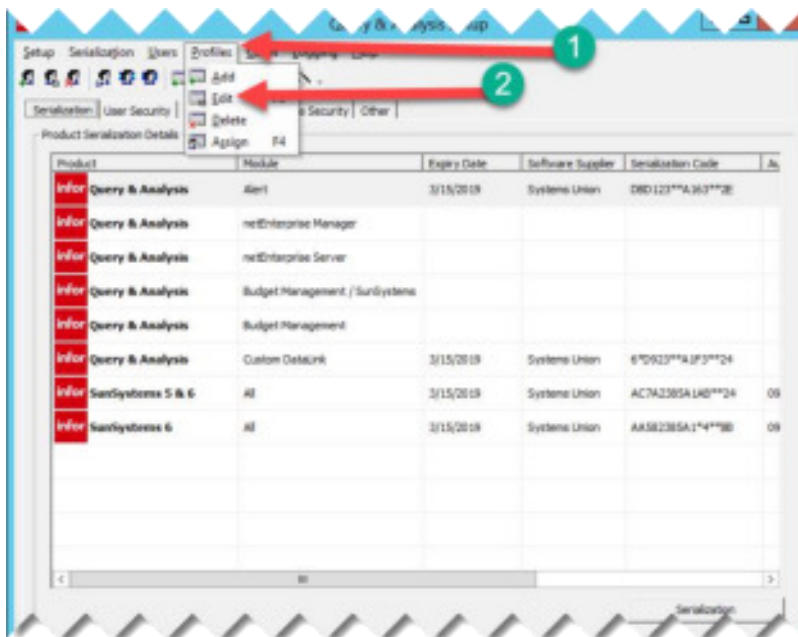

## How to increase the Limit (excel 20000lines)

Access the following menu – **Infor Setup**

Login with the provided credentials as shown below

Go to **Profile** and select **EDIT**

Select the **user profile** that needs editing

Select the **Product** (will be green)

Click on **Options** and edit the limit size as show below