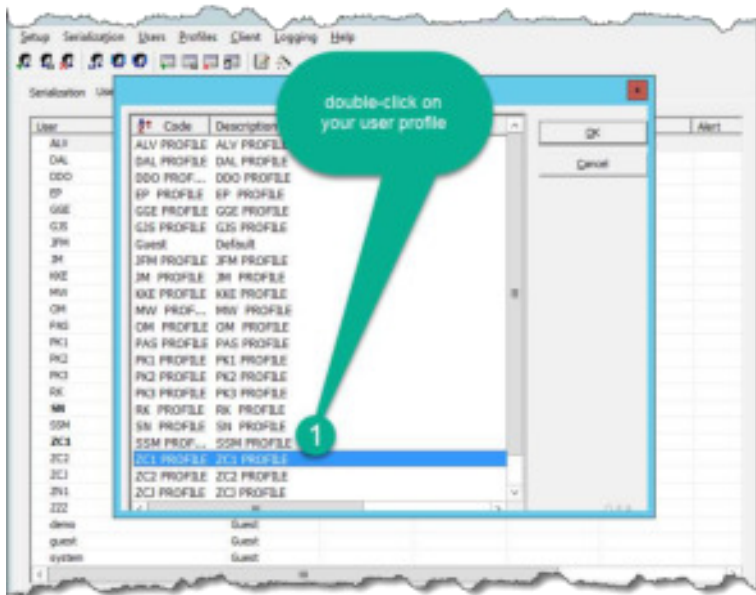

## How to increase the Limit (excel 20000lines)

Access the following menu – **Infor Setup**

Login with the provided credentials as shown below

Go to **Profile** and select **EDIT**

Select the **user profile** that needs editing

Select the **Product** (will be green)

Click on **Options** and edit the limit size as show below