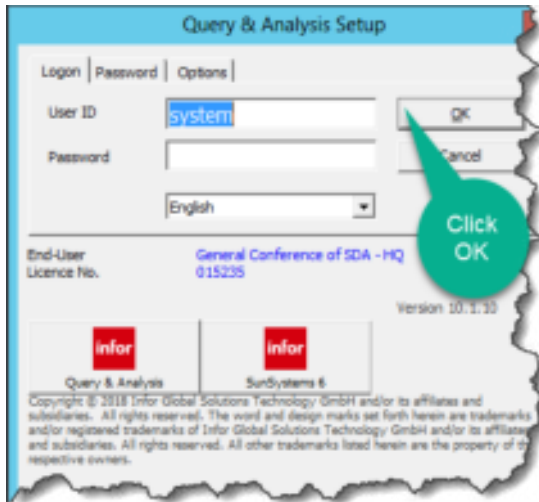

## How to increase the Limit (excel 20000lines)

Access the following menu – **Infor Setup**

Login with the provided credentials as shown below

Go to **Profile** and select **EDIT**

Select the **user profile** that needs editing

Select the **Product** (will be green)

Click on **Options** and edit the limit size as show below